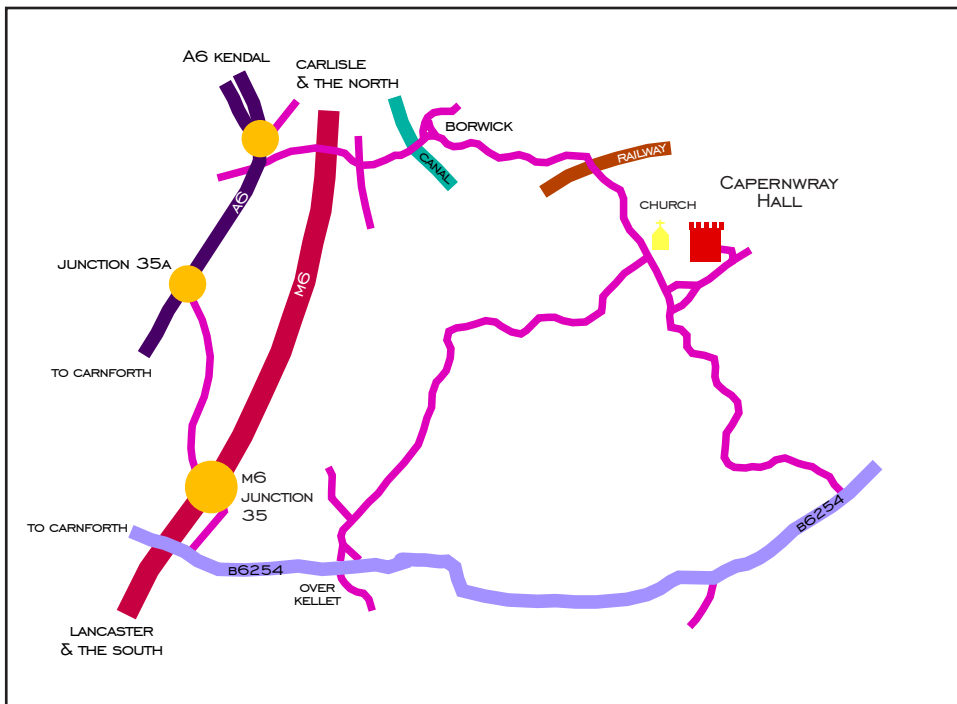

How to find Capernwray Hall

From the M6 Motorway: Leave the motorway at junction 35. Follow signs for Over Kellet. In Over Kellet turn left for Capernwray. Continue ahead for two miles, until you come to Capernwray Church. Turn right and next left into Capernwray Hall. Follow the drive up to the Hall, our reception is through the main entrance.